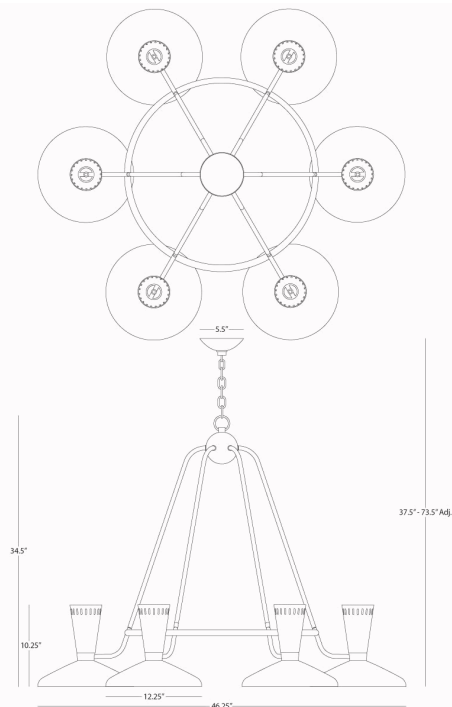

VORTEX

S565

Chandelier

6 - 60W Max.

Bulb Type: A

Direct Wire

Polished Nickel Finish

Matte Black Metal Shades

Susp. Hardware: 3 Ft. of Chain

Shown with G25 Silver Tipped Globe Bulbs SOLD
SEPARATELY (Style # BUL6S)

FINISH OPTION:

565 - Modern Brass

**** Available for Quick SHIP ****