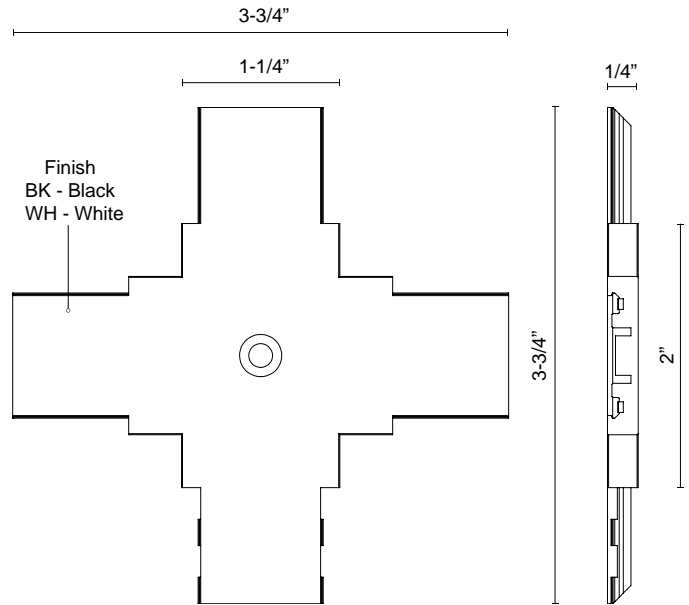

TRILO TRC989134

TRILO TRACK SYSTEM

PROJECT

TRC989134-BK
Black

TRC989134-WH
White

SPECIFICATION DETAILS

Fixture Dimensions	INSTALL DIMENSION - L2" x W2" x H1/4"; TOTAL DIMENSION - L3-3/4" x W3-3/4" x H1/4"
Voltage	48V DC
Location	Dry
Mounting	Ceiling and Wall Mount All Orientation
Material	Polymeric Material + Copper
Paint Finish	BK02; WH02

* For custom options, consult factory for details.

* For warranty information, please visit www.kuzcolighting.com/warranty

DESCRIPTION

Transform your space effortlessly with Trilo's seamless connectors. Our slim connectors make wall-to-wall, ceiling-to-ceiling, or ceiling-to-wall configurations easy to create. Attach your track rail with ease for a versatile, dynamic lighting system that suits the needs of your space.